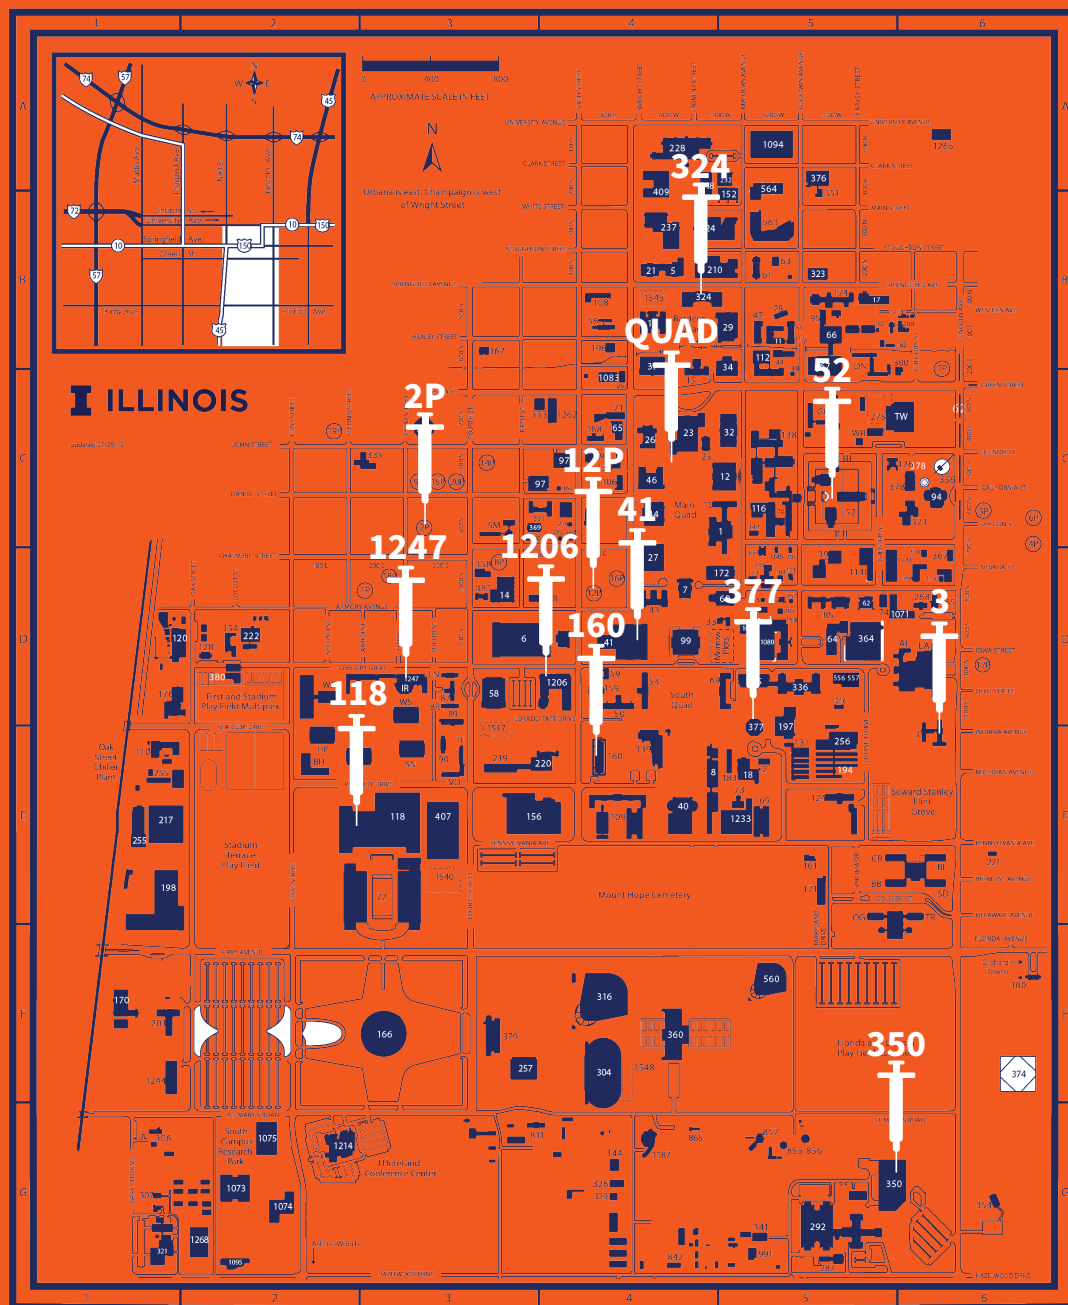

McKinley Health Center

Never Miss a Memory

Flu Outreach Locations

- 3**
McKinley Health Center
Monday-Friday
9:00-3:00
- 41**
Main Library, Orange Room
11/13, 3:00-7:00
11/14, 3:00-7:00
- 52**
Krannert Center for the Performing Arts, Lobby
10/24, 10:00-2:00
10/25, 10:00-2:00
11/5, 10:00-2:00
- 118**
Activities and Recreation Center, Main entrance atrium
10/21, 3:00-7:00
10/22, 3:00-7:00
10/23, 3:00-7:00
- 160**
College of Education, North entrance lobby
9/26, 10:00-2:00
- 324**
Grainger Engineering Library, First Floor West
10/14, 1:00-5:00
10/15, 1:00-5:00
10/16, 1:00-5:00
10/17, 11:00-3:00
- 350**
Veterinary Medicine, Main Building atrium
11/6, 9:00-1:00
11/7, 9:00-1:00
- 377**
ACES Library, Heritage Room
9/30, 11:00-3:00
- 1206**
Gies Business and Instructional Facility, Atrium
10/2, 11:30-3:30
10/3, 12:00-4:00
10/4, 10:30-2:30

- 1247**
Ikenberry Commons, SDRP North Lobby
10/28, 3:00-7:00
10/29, 3:00-7:00
11/20, 3:00-7:00
11/21, 3:00-7:00
- 2P**
Bromley Hall, Main Entrance Lobby
10/10, 3:00-7:00

- 12P**
Newman Hall, Main entrance Swetland Room
10/30, 3:00-7:00
- QUAD, Anniversary Plaza**
10/7, 10:00-2:00
10/8, 10:00-2:00
10/9, 10:00-2:00