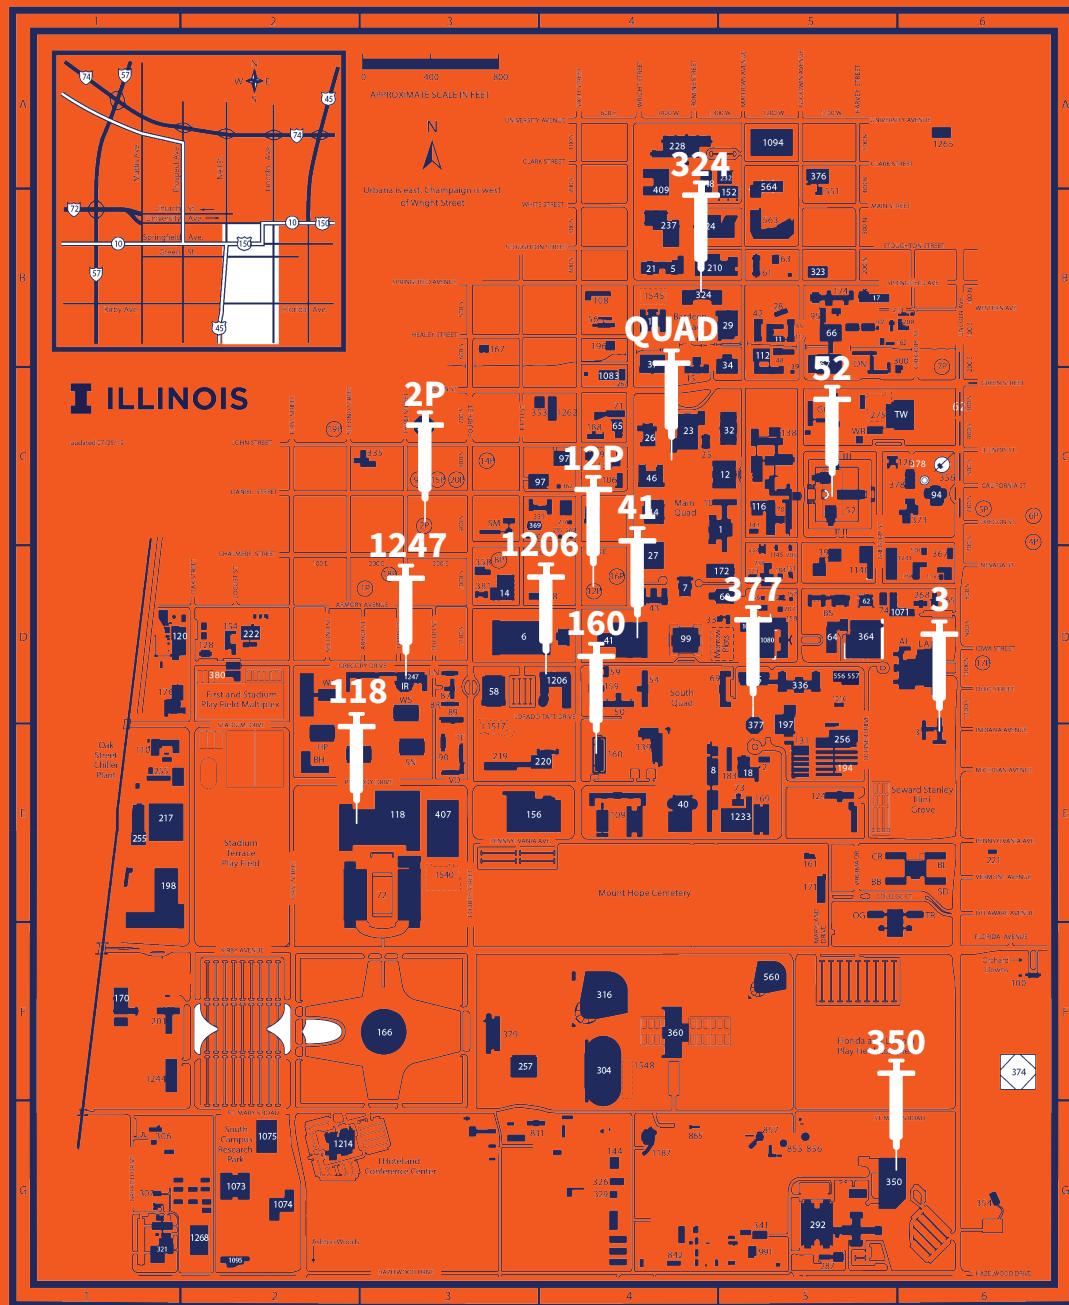

McKinley Health Center

Never Miss a Memory

Flu Outreach Locations

- 3**
McKinley Health Center
Monday-Friday
9:00-3:30
- 41**
Main Library, Orange Room
11/13, 3:00-7:00
11/14, 3:00-7:00
- 52**
Krannert Center for the Performing Arts, Lobby
10/24, 10:00-2:00
10/25, 10:00-2:00
11/5, 10:00-2:00
- 118**
Activities and Recreation Center, Main entrance atrium
10/21, 3:00-7:00
10/22, 3:00-7:00
10/23, 3:00-7:00
- 160**
College of Education, North entrance lobby
9/26, 10:00-2:00
- 324**
Grainger Engineering Library, First Floor West
10/14, 1:00-5:00
10/15, 1:00-5:00
10/16, 1:00-5:00
10/17, 11:00-3:00
- 350**
Veterinary Medicine, Main Building atrium
11/6, 9:00-1:00
11/7, 9:00-1:00
- 377**
ACES Library, Heritage Room
9/30, 11:00-3:00
- 1206**
Gies Business and Instructional Facility, Atrium
10/2, 11:30-3:30
10/3, 12:00-4:00
10/4, 10:30-2:30

- 1247**
Ikenberry Commons, SDRP North Lobby
10/28, 3:00-7:00
10/29, 3:00-7:00
11/20, 3:00-7:00
11/21, 3:00-7:00
- 2P**
Bromley Hall, Main Entrance Lobby
10/10, 3:00-7:00

- 12P**
Newman Hall, Main entrance Swetland Room
10/30, 3:00-7:00
- QUAD, Anniversary Plaza**
10/7, 10:00-2:00
10/8, 10:00-2:00
10/9, 10:00-2:00